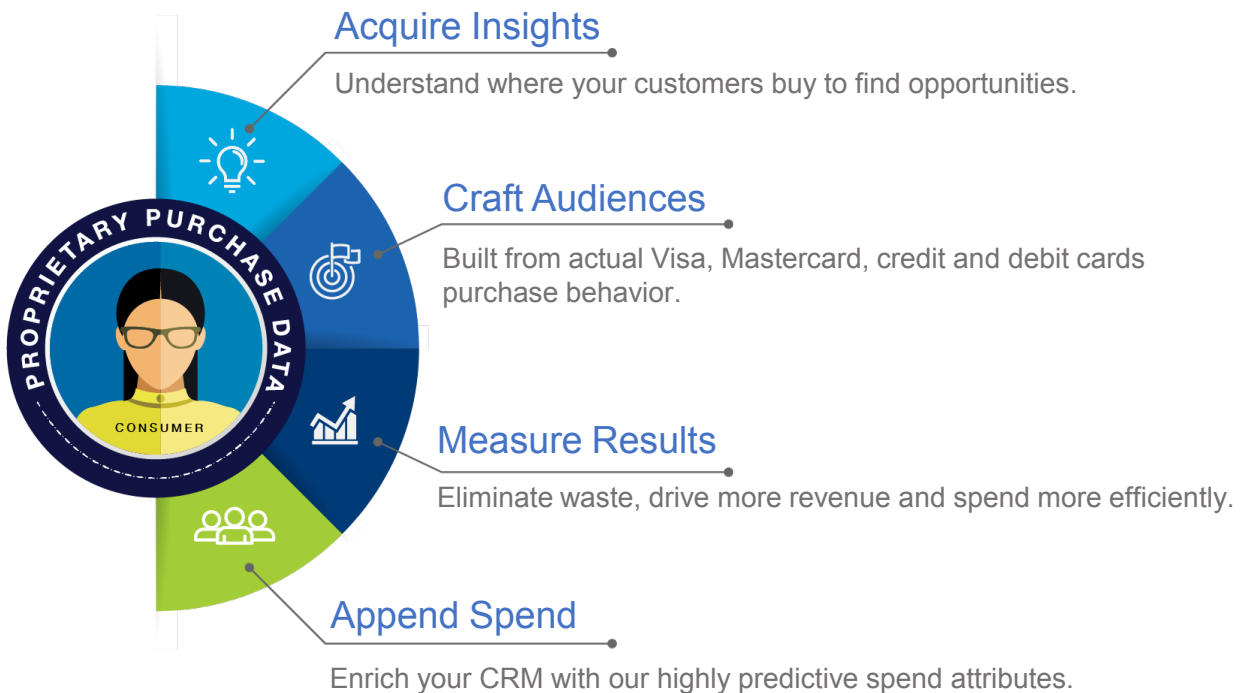

# Make Your Marketing More Effective + Efficient

TO CUT WASTE AND FIND OPPORTUNITY

Commerce Signals helps marketers eliminate waste through insights, audiences and measurement. Anonymized consumer credit and debit card spending, using 60% of all card purchases, helps you reach up to 195 million individuals with 90% accuracy to help you predict consumer behavior and make marketing efforts more effective and efficient.

SCALE + ACCURACY + TRANSPARENCY = TRUSTED OUTCOMES